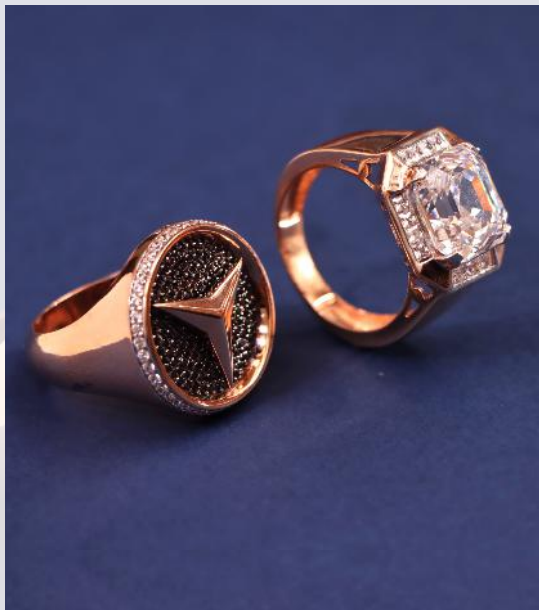

MANCHUKONDA'S
SHYAM ZAVERI

SINCE - 1889

Sampath Vinayaka Temple Rd, Visakhapatnam. Ph: 82973 70333