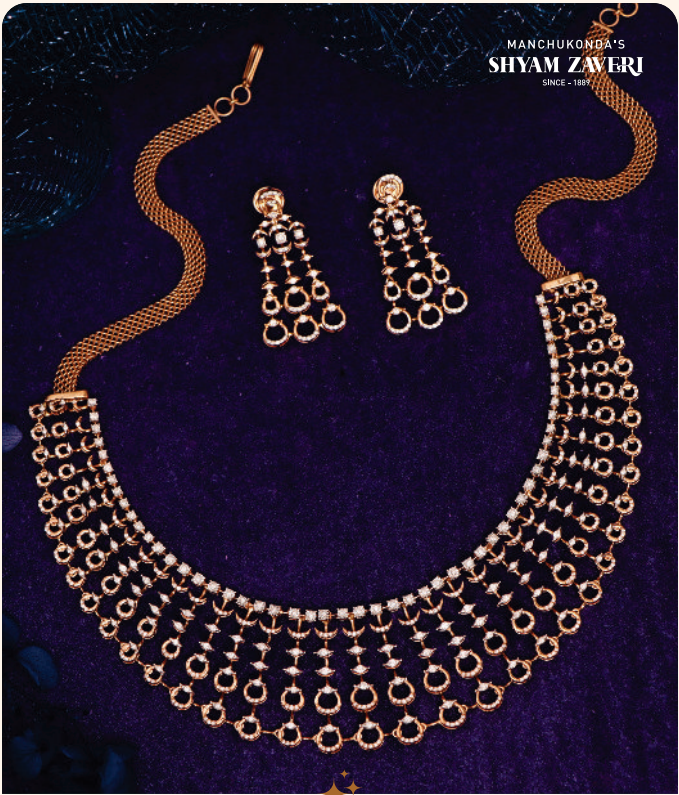

MANCHUKONDA'S
SHYAM ZAVERI
SINCE - 1889

Sampath Vinayaka Temple Rd, Visakhapatnam. Ph: 82973 70333