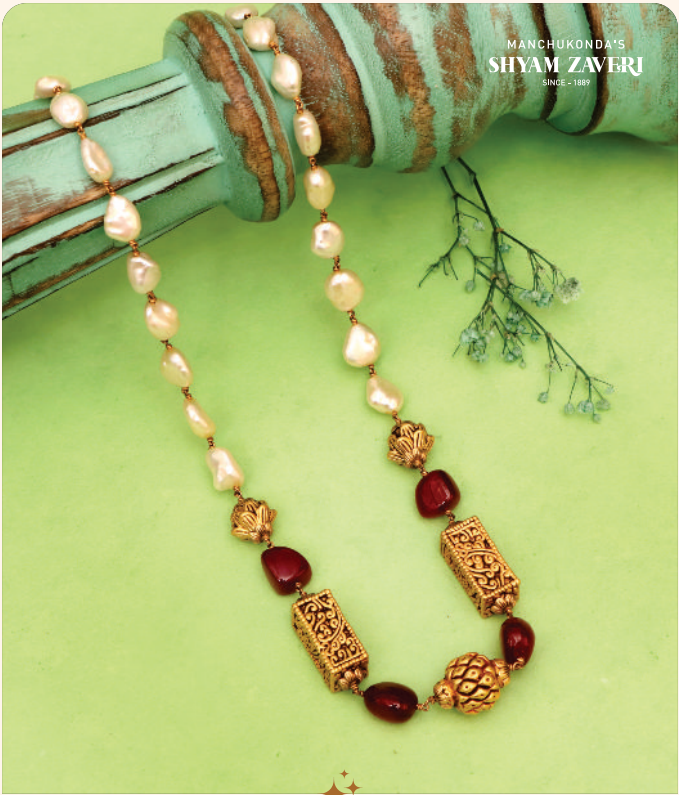

MANCHUKONDA'S
SHYAM ZAVERI
SINCE - 1889

Sampath Vinayaka Temple Rd, Visakhapatnam. Ph: 82973 70333