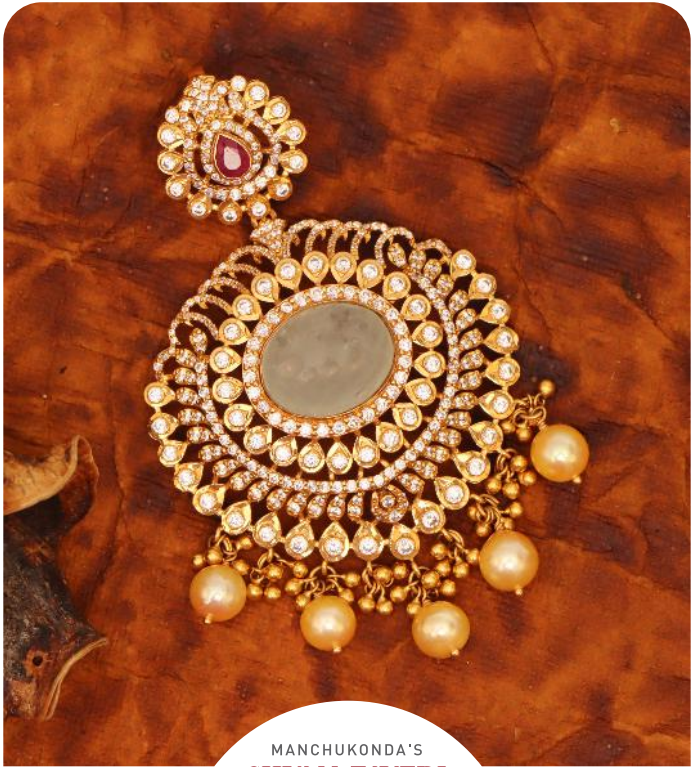

Sampath Vinayaka Temple Rd, Visakhapatnam. Ph: 82973 70333

MANCHUKONDA'S
SHYAM ZAVERI
SINCE - 1889

Sampath Vinayaka Temple Rd, Visakhapatnam. Ph: 82973 70333

MANCHUKONDA'S
SHYAM ZAVERI
SINCE - 1889

Sampath Vinayaka Temple Rd, Visakhapatnam. Ph: 82973 70333