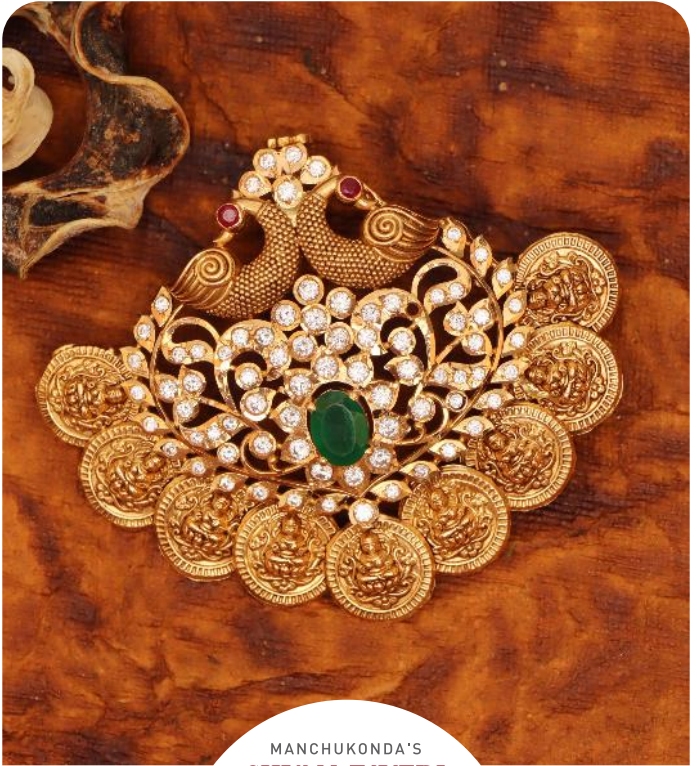

MANCHUKONDA'S
SHYAM ZAVERI
SINCE - 1889

Sampath Vinayaka Temple Rd, Visakhapatnam. Ph: 82973 70333