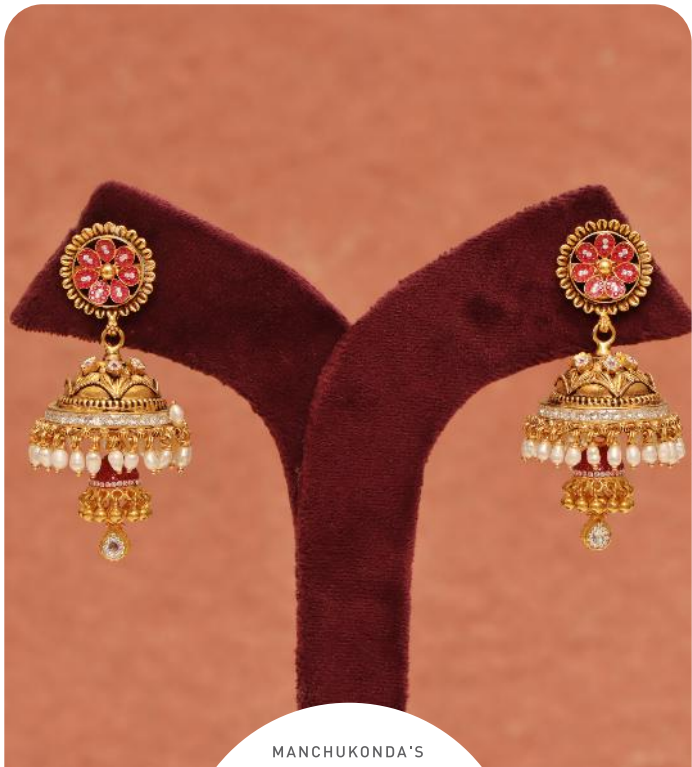

MANCHUKONDA'S
SHYAM ZAVERI
SINCE - 1889

Sampath Vinayaka Temple Rd, Visakhapatnam. Ph: 82973 70333