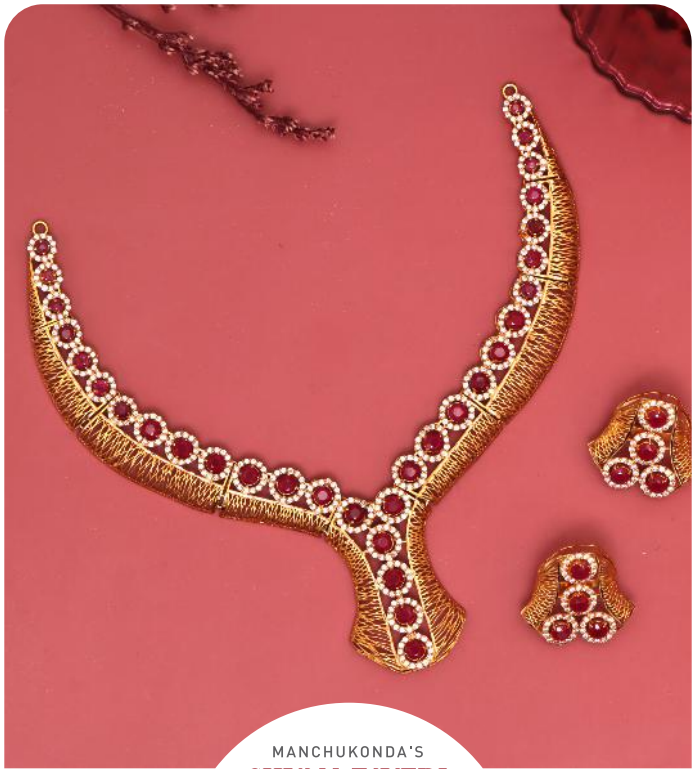

Sampath Vinayaka Temple Rd, Visakhapatnam. Ph: 82973 70333

MANCHUKONDA'S
SHYAM ZAVERI
SINCE - 1889

Sampath Vinayaka Temple Rd, Visakhapatnam. Ph: 82973 70333

MANCHUKONDA'S
SHYAM ZAVERI
SINCE - 1889

Sampath Vinayaka Temple Rd, Visakhapatnam. Ph: 82973 70333