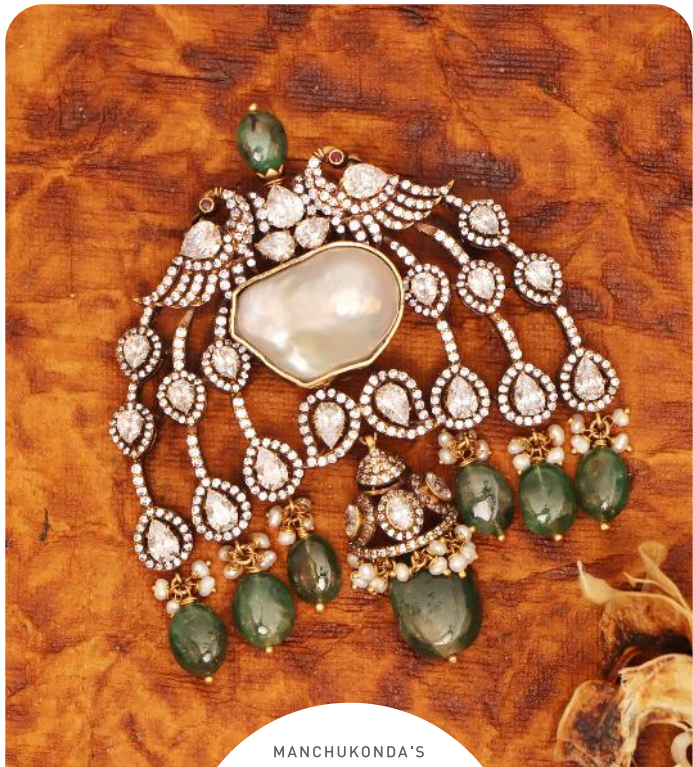

MANCHUKONDA'S
SHYAM ZAVERI
SINCE - 1889

Sampath Vinayaka Temple Rd, Visakhapatnam. Ph: 82973 70333