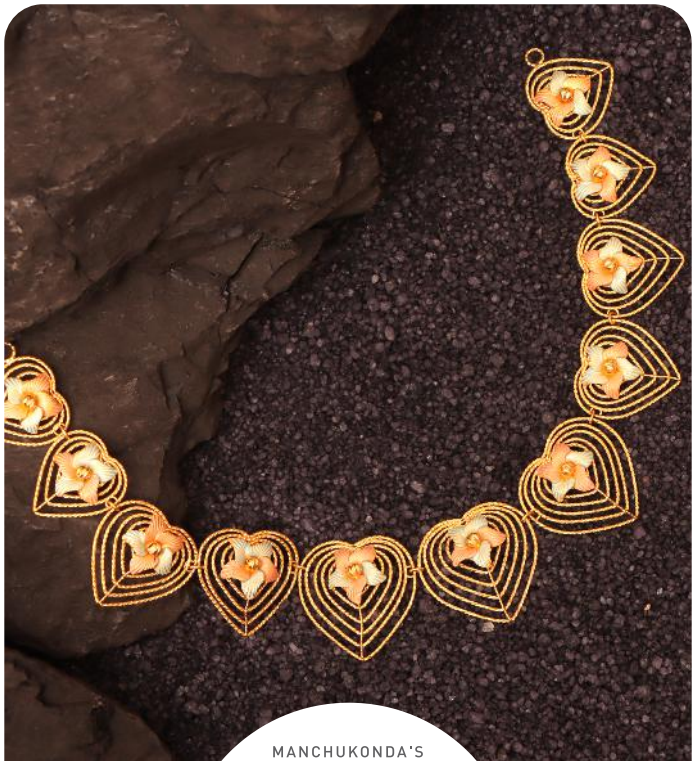

MANCHUKONDA'S
SHYAM ZAVERI
SINCE - 1889

Sampath Vinayaka Temple Rd, Visakhapatnam. Ph: 82973 70333